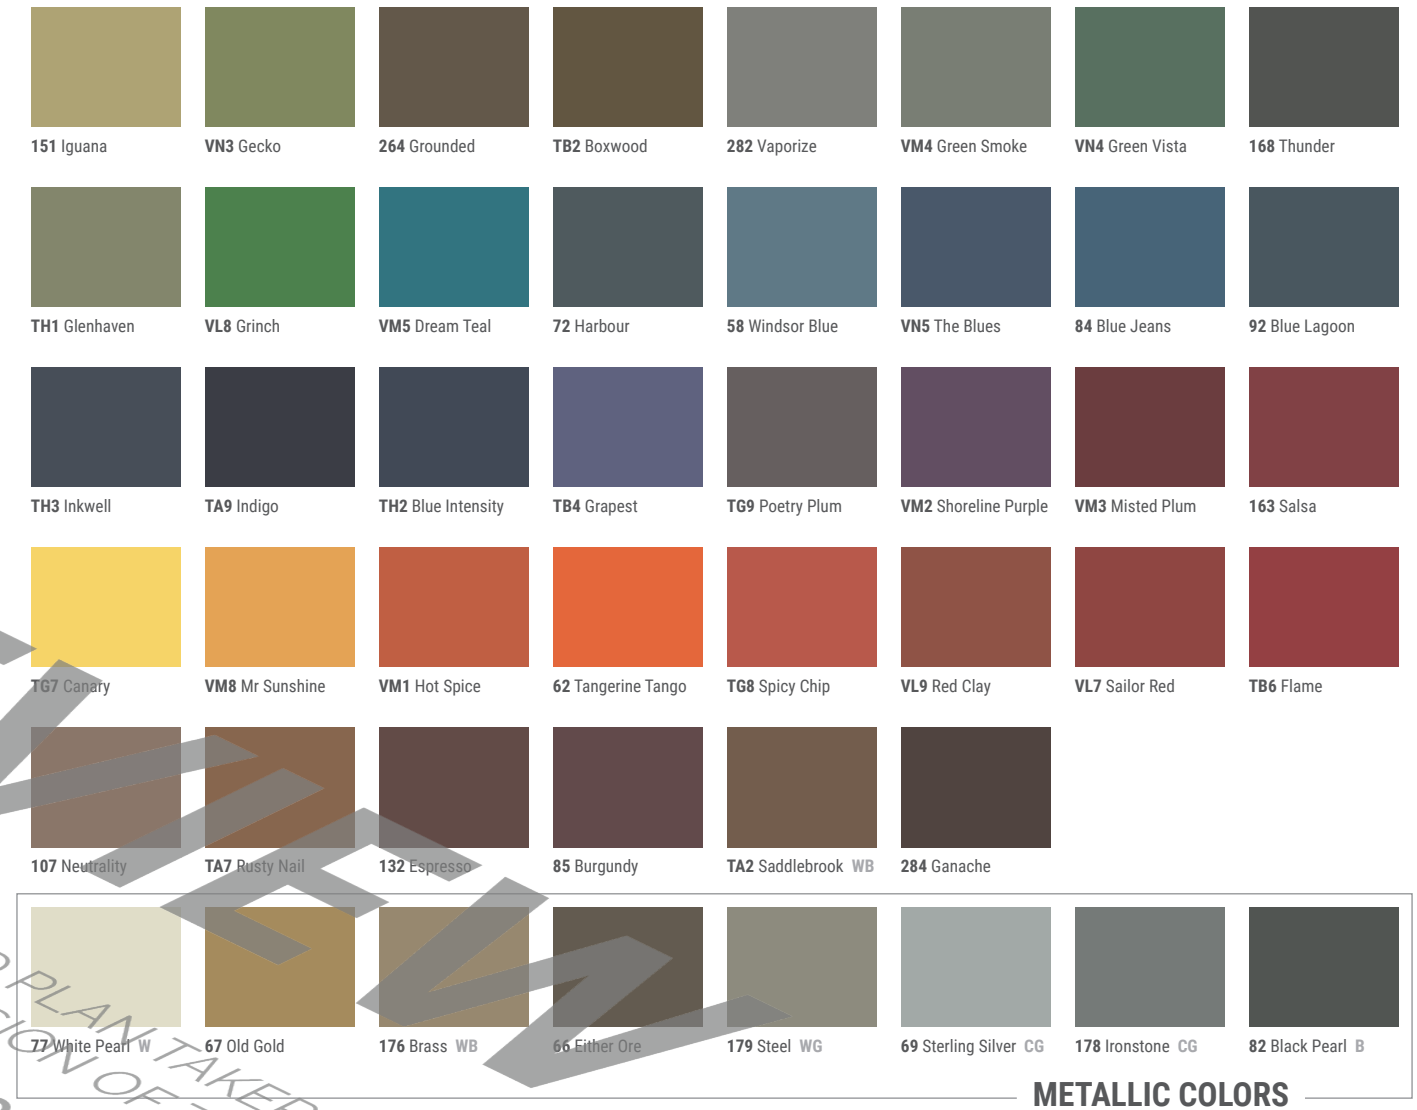

# Color system

Easily coordinate across flooring, finishing borders and accessories. Color your world with confidence.

Tarkett®

# Solid colors

**COLORMATCH®**

**METALLIC COLORS**

We know that color is crucial to the craft of design. That's why we offer easy color coordination, precise color matching, and inspiring palettes to spark your creativity. With our best-in-class service levels and rigorous manufacturing and quality standards, experience color made right with Johnsonite.

**ColorMatch®:** Perfectly matched flooring and accessories, made easy. ColorMatch is a designer palette of 32 colors available across all Johnsonite product types, with no dye lots... ever! We guarantee these colors will match year after year, product after product.

**Color Foundations®:** It's easy to coordinate Johnsonite products with a wide range of flooring choices from the Tarkett portfolio. Color Foundations gives you six neutral palettes that pair popular Johnsonite colors with hundreds of flooring options from carpet to resilient. We've done the color-coordination for you. Just pick your palette and go!